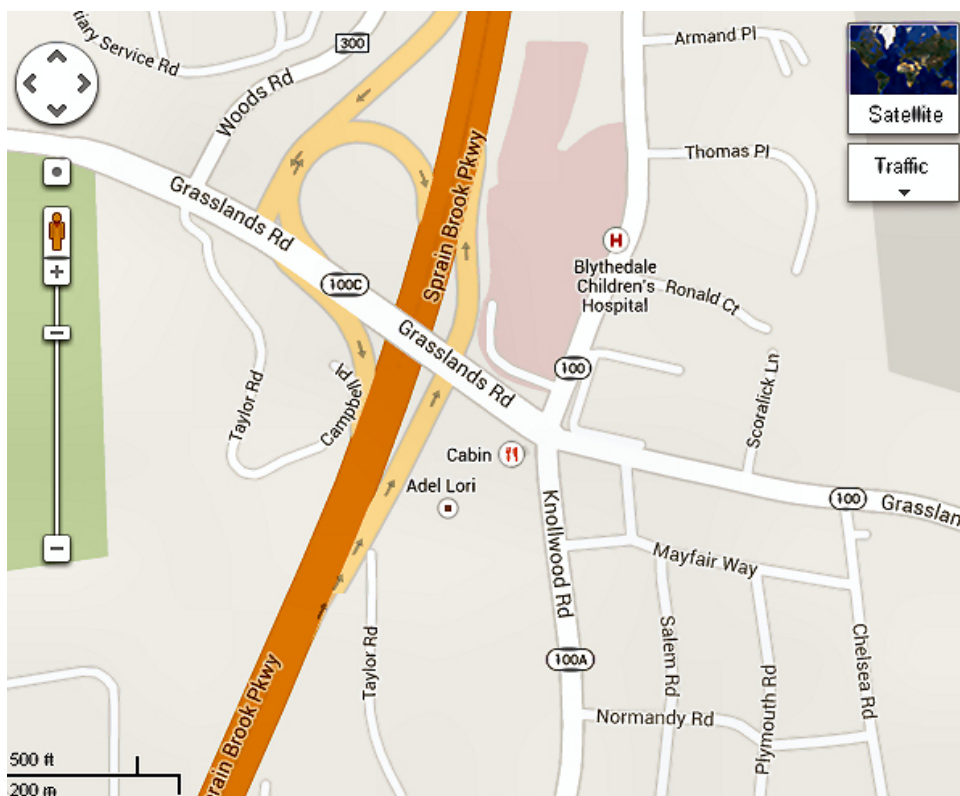

1172 Knollwood Road  
White Plains, NY 10603  
www.cabinrestaurantny.com

## Next Liberty Chapter Meeting on Saturday 29 Oct 2016 at 1300 Hrs at the Cabin

1. From the Tappan Zee Bridge take the Interstate 87 South/NY Thruway S ramp on the left to Interstate 287 East/NY City
2. Merge onto I-287 East
3. Take Exit 4 for New York 100A toward Hartsdale
4. Turn left onto NY 100A N/W Hartsdale Ave/Knollwood Road Continue to follow 100 A (Knollwood rd) To the restaurant on the left.